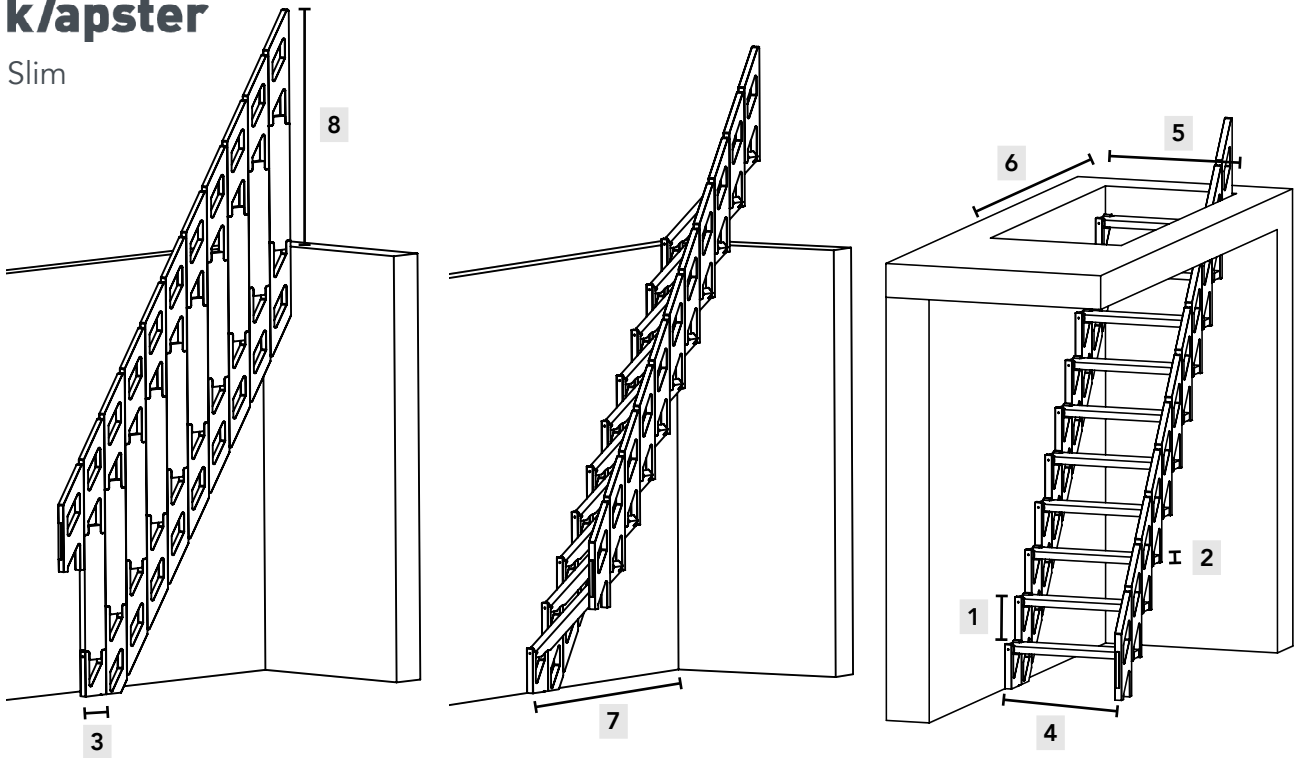

k/apster

Slim

Technical Data

Slope 1	between 18.8cm and 24cm
Number of steps	depending on ceiling height and slope, 1-13
Step thickness 2	30.6mm
Step depth 3	13cm
Stair width / tread width 4	59.7cm / 52.9cm
Load capacity	140kg
Product weight	approx. 3.7kg per component *
Suitability indoor/outdoor	indoor
Ceiling opening / width 5	min. 61cm
Ceiling opening / length 6	depending on the slope, min. 80cm - 190cm
Outreach 7	$(\text{no. of steps (X)} \times 13.15\text{cm}) + 15\text{cm}$
Stair height folded up 8	height of last step + approx. 100cm
Design	straight
Fixing points on the wall	depending on floor height: 1-6

* A component consists of one step and two connecting stringer elements.

The folding stairs are designed for use as an auxiliary stairs. It does not comply with the building law requirements of necessary or non necessary stairs, according to DIN 18065.

Please note: We don't take responsibility for installation recommendations. For binding advice and support during installation please contact your local carpenter or similar.

raumvonwert GmbH
Gwinnerstr. 46
60388 Frankfurt am Main